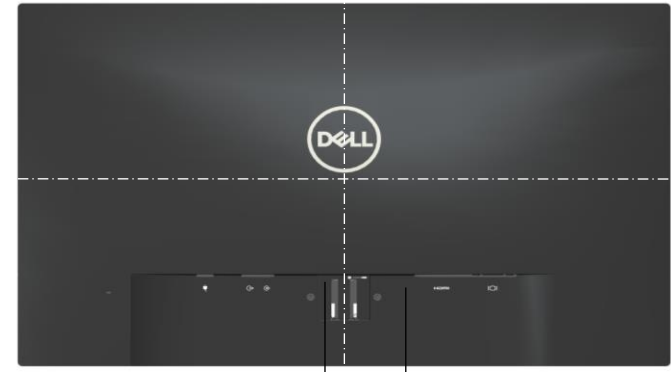

S2218H / S2218M Outline Dimension

Unit: mm (inch)
 Dimension: Nominal
 Scale: Not to scale

Back view of Monitor without stand

S2318H / S2318HX / S2318HN / S2318NX / S2318M Outline Dimension

Unit: mm (inch)
 Dimension: Nominal
 Scale: Not to scale

Back view of Monitor without stand